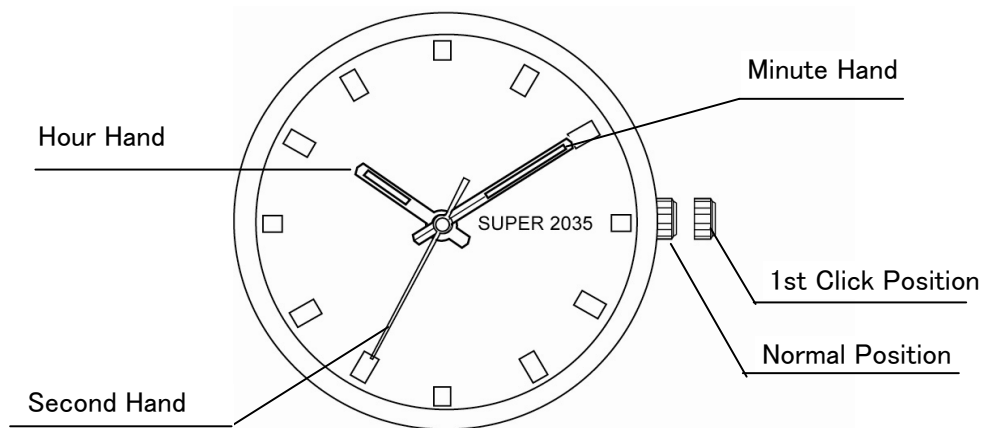

MIYOTA

UNIVERSAL MASTERPIECE BORN IN JAPAN

MADE IN JAPAN

METAL MOVEMENT

INSTRUCTION MANUAL FOR MIYOTA WATCH MOVEMENT

CALIBRE NO. SUPER 2035

3 HANDS MOVEMENT

BATTERY : SR626SW

A) DISPLAYS AND BUTTONS

B) SETTING THE TIME

A) DISPLAYS AND BUTTONS

B) SETTING THE TIME

1. Pull the crown out to the 1st Click Position.
2. Turn the crown to set hour and minute hands.
3. After the time has been set, push the crown back to the Normal position.